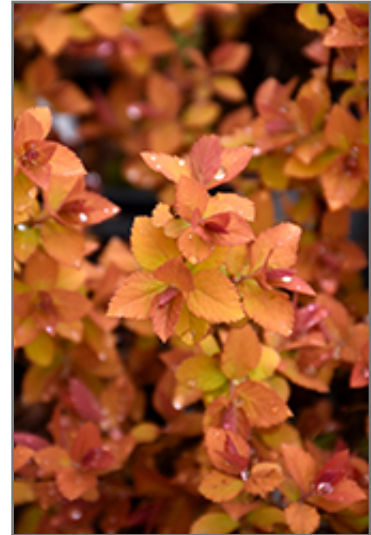

*Double Play Big Bang Spirea foliage
Photo courtesy of NetPS Plant Finder*