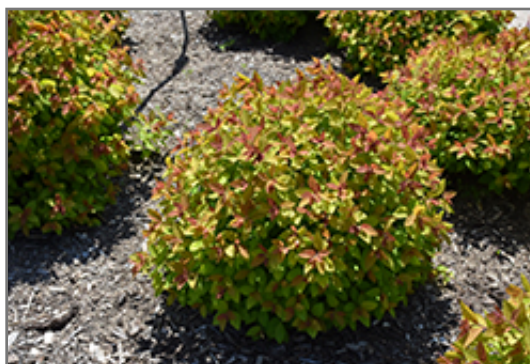

*Double Play Big Bang Spirea
Photo courtesy of NetPS Plant Finder*