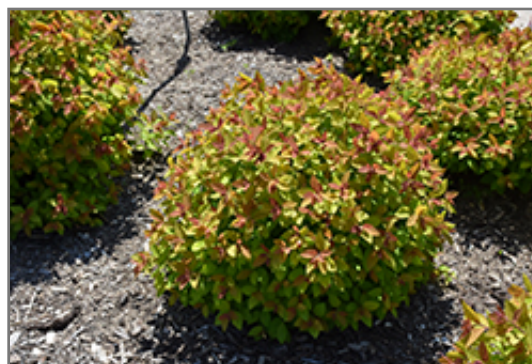

*Double Play Big Bang Spirea
Photo courtesy of NetPS Plant Finder*