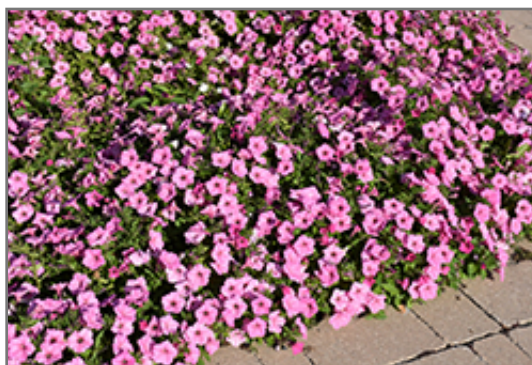

Easy Wave Pink Passion Petunia in bloom
Photo courtesy of NetPS Plant Finder