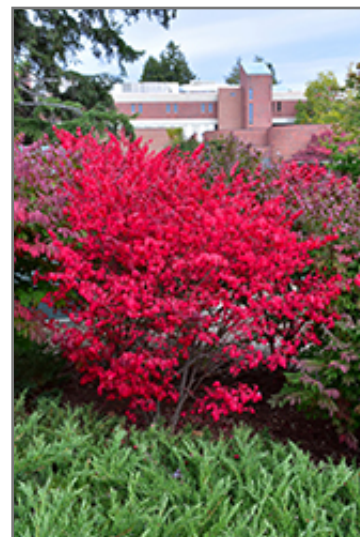

Compact Winged Burning Bush in fall
Photo courtesy of NetPS Plant Finder