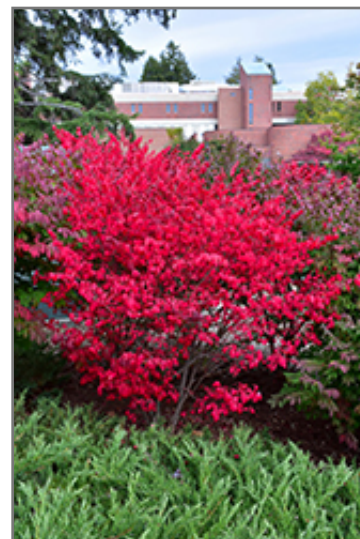

Compact Winged Burning Bush in fall
Photo courtesy of NetPS Plant Finder