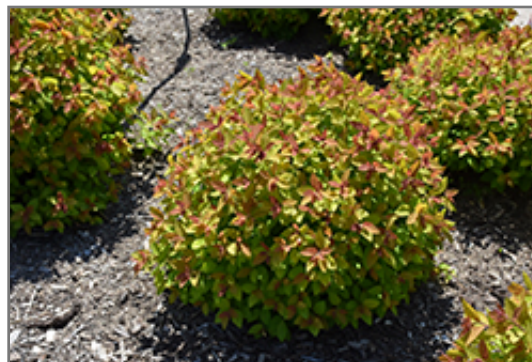

*Double Play Big Bang Spirea
Photo courtesy of NetPS Plant Finder*