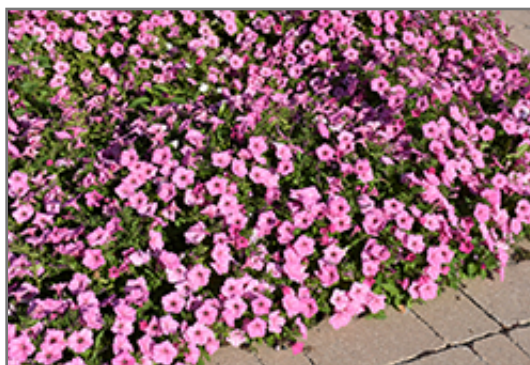

Easy Wave Pink Passion Petunia in bloom
Photo courtesy of NetPS Plant Finder