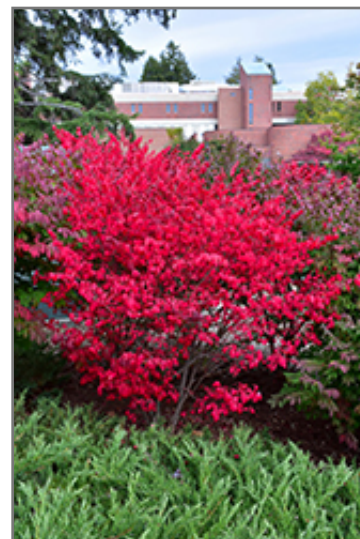

*Compact Winged Burning Bush in fall
Photo courtesy of NetPS Plant Finder*